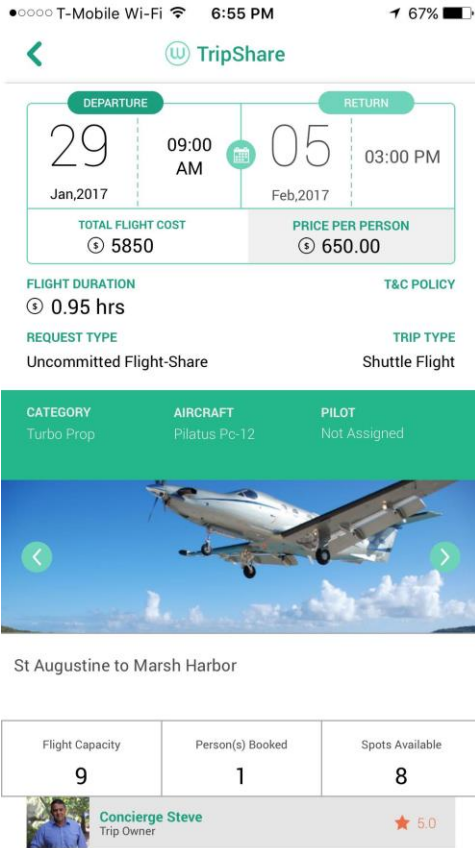

Whooshfly app screen shot share.

from Marsh Harbour flight

About Whooshfly

Whooshfly is revolutionizing air travel by bringing private flight to all. Airline-weary travelers can connect to our network of FAA-certified private plane operators via our [mobile app](#) and request a quote and compare bids from operators to choose the best aircraft at the best price. They can also defray the cost by sharing it with their friends and colleagues using their social network. Travelers can share their flight with our patent-pending technology making flying private affordable, social, convenient, reliable and fun, just as it should be. Watch the [Whooshfly video](#).

Contact

Katrine Strickland
Marketing Director
904.303.2119
katrinestrickland@whooshfly.com

###